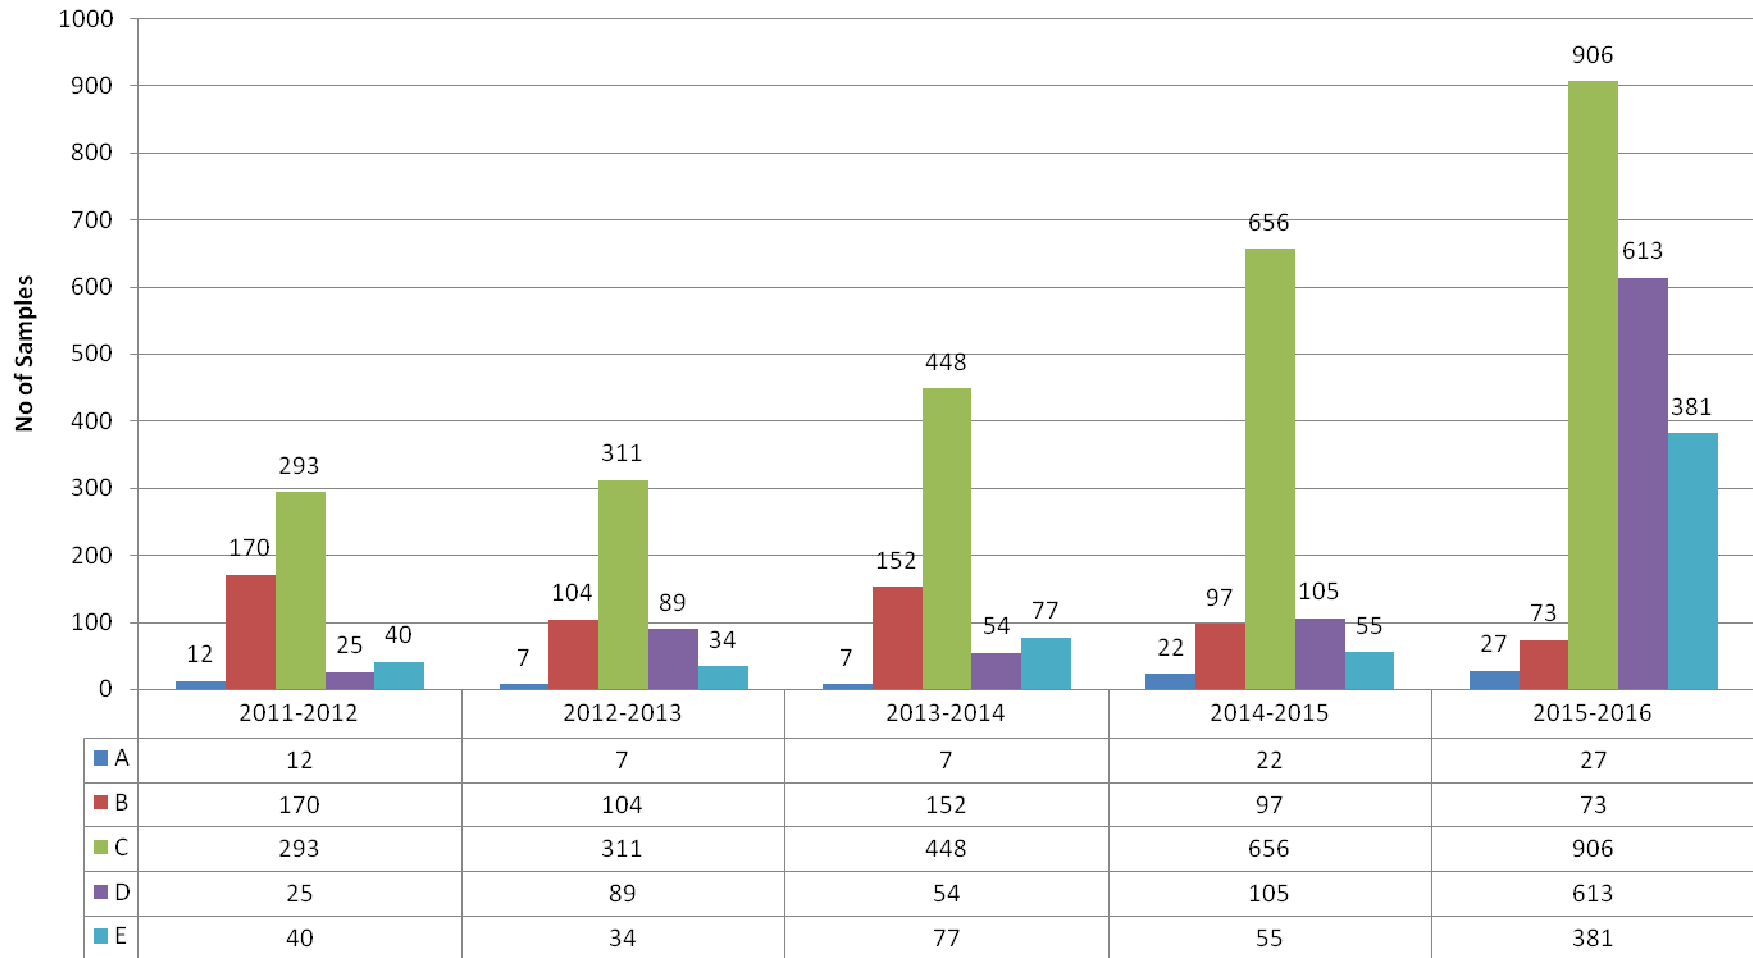

## CLASSIFICATIONS OF RIVER WATER QUALITY AS PER GEMS & MINARS PROGRAMME DURING THE YEAR 2011-2016

**Total**

**540**

**545**

**738**

**935**

**2000**